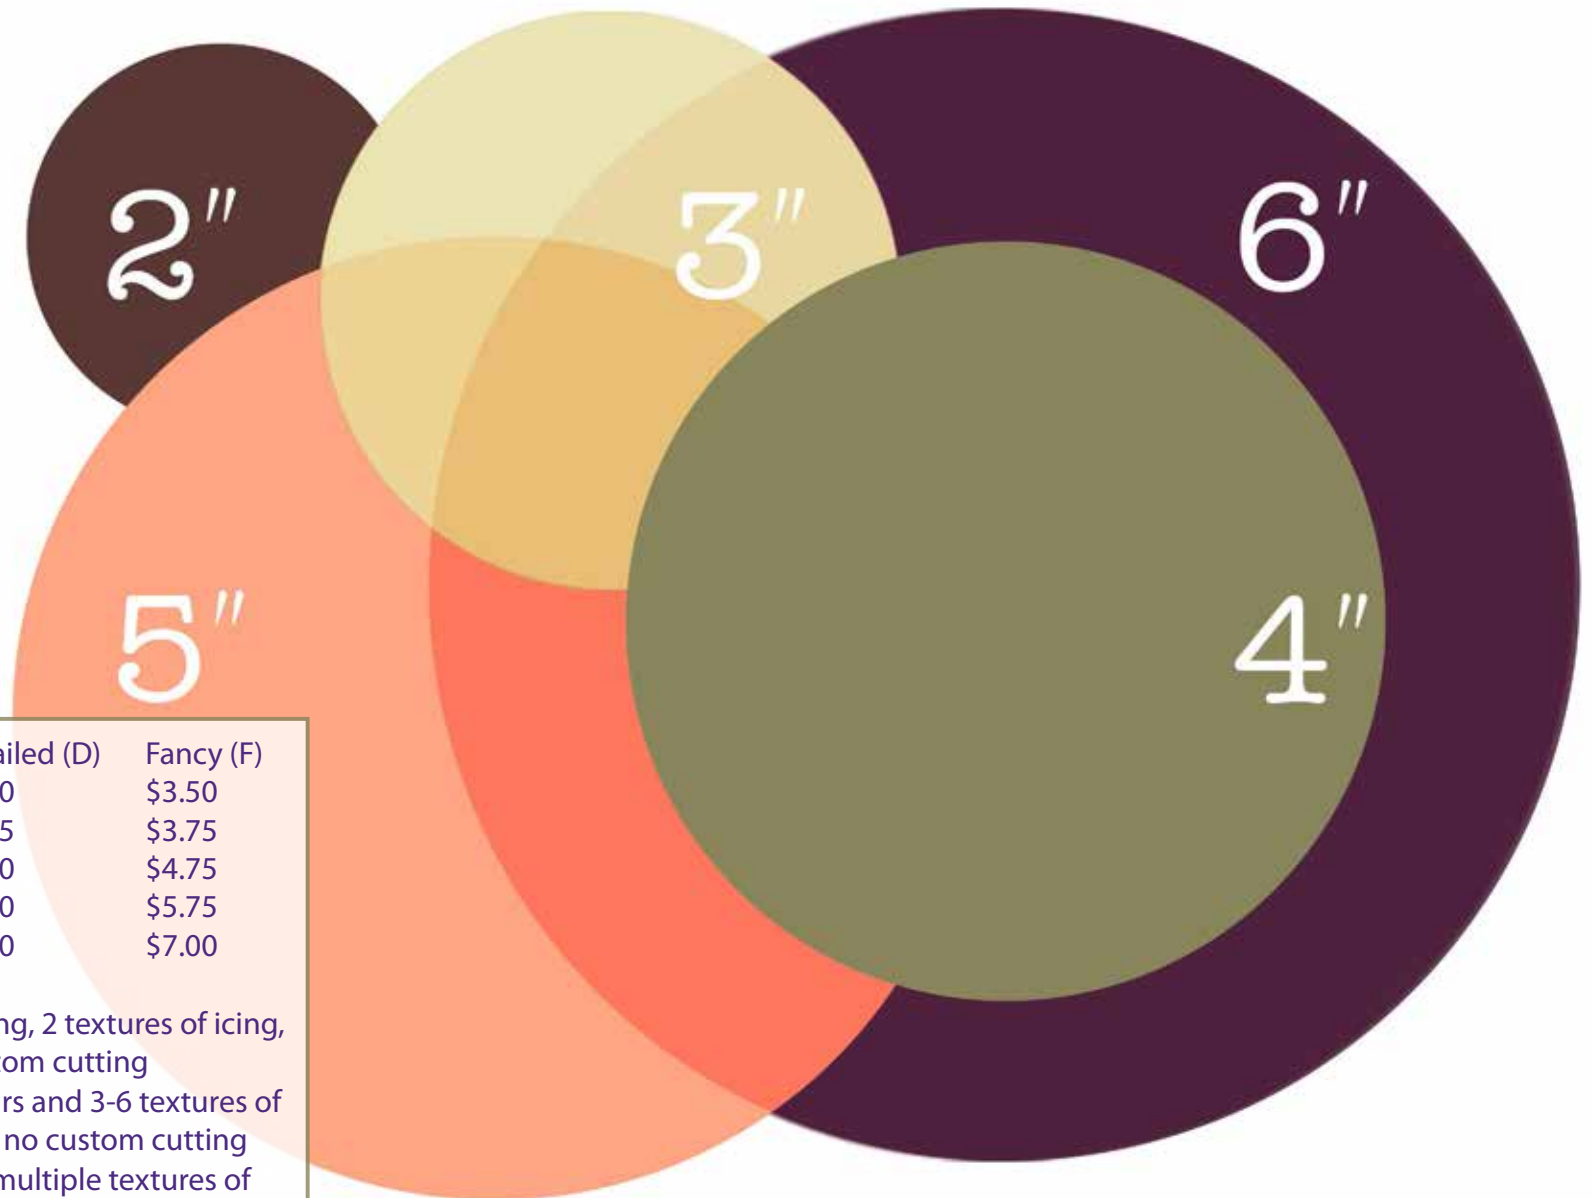

Cookie Size Chart

Sizes	Basic (B)	Detailed (D)	Fancy (F)
2"	\$1.25	\$2.00	\$3.50
3"	\$1.75	\$3.25	\$3.75
4"	\$2.75	\$4.00	\$4.75
5"	\$3.50	\$5.00	\$5.75
6"	\$5.00	\$6.00	\$7.00

Basic: 2-3 colours of icing, 2 textures of icing, minimal details, no custom cutting
Detailed: Up to 6 colours and 3-6 textures of icing, moderate details, no custom cutting
Fancy: 7+ colours and multiple textures of icing, fancy details, custom cutting optional